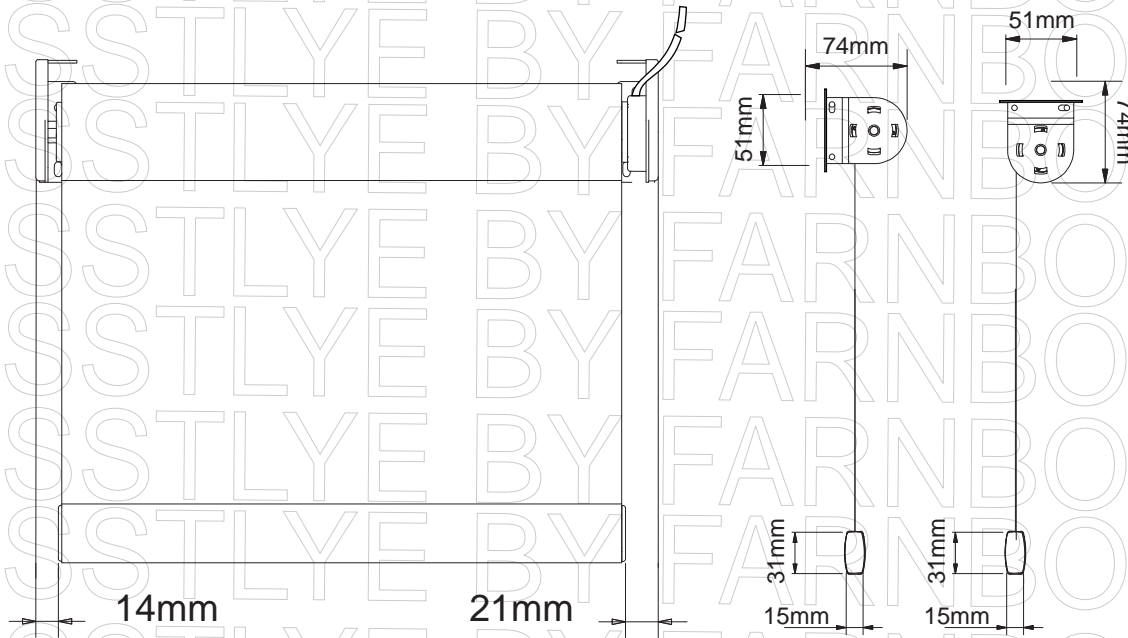

Casstyle

System 40

Electronic roller blind