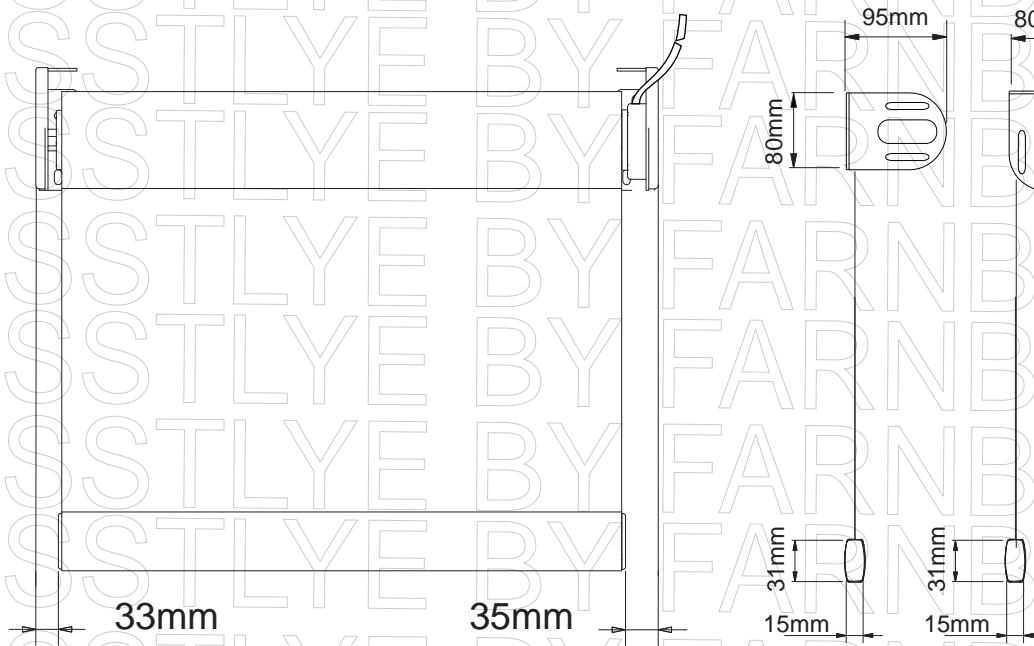

Casstyle

System 50

Electronic roller blind

Casstyle dual drive system